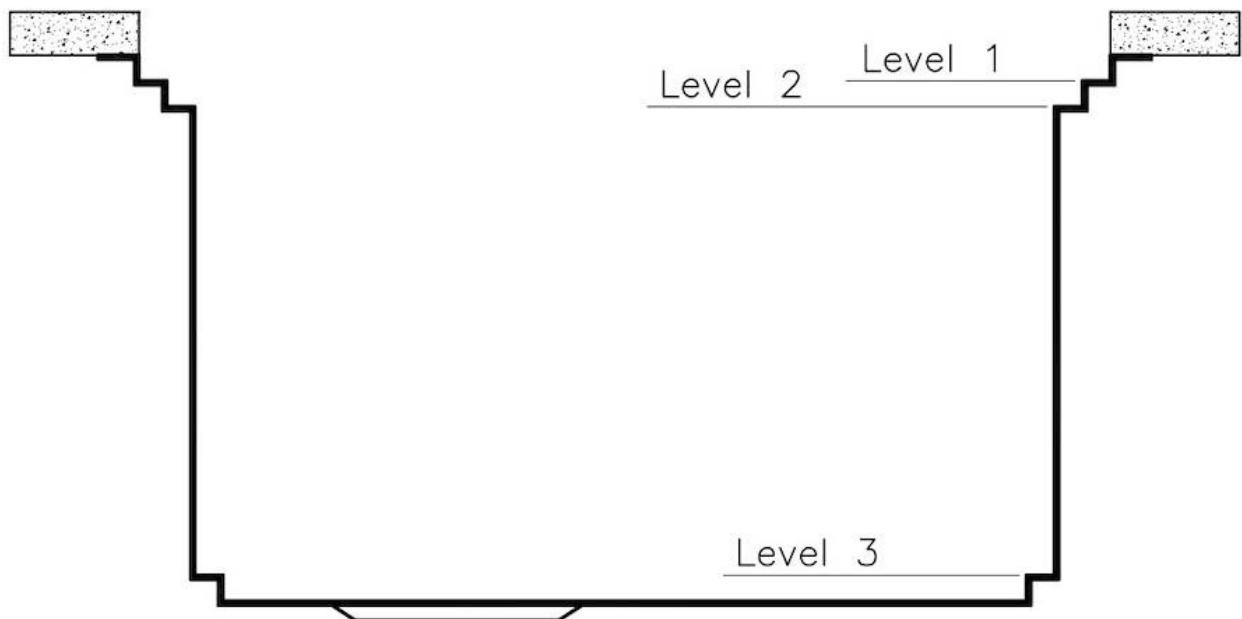

Milano Optional accessories / Accessori opzionali

The "rails" system makes it possible to use a combination of numerous accessories. Grids, chopping boards, utensils' ranging system, bowls and containers of different dimensions can be alternated in the workspace with a simple gesture, and can easily be stacked, in order to be on hand at all times.

Il sistema di "corsie" rende possibile l'utilizzo combinato di innumerevoli accessori. Griglie, taglieri, portautensili, vaschette e contenitori di varie dimensioni si alternano nella zona di lavoro con un semplice gesto e possono essere impilati, sempre a portata di mano.